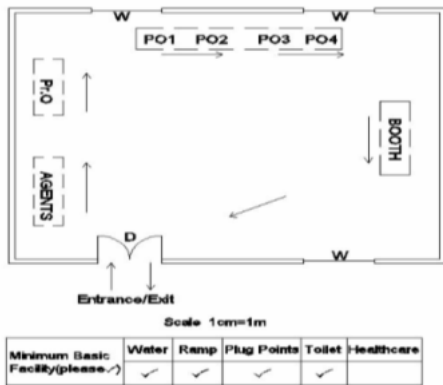

Nazri Naksha

Google Map View

Polling Station Building Front View

Polling Station Front View

Cad View

Key MAP View