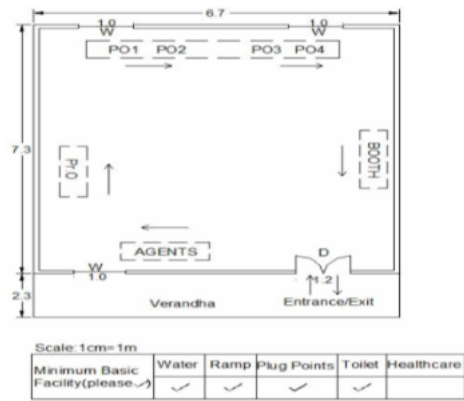

Nazri Naksha

Google Map View

Polling Station Building Front View

Polling Station Front View

Cad View

Key MAP View