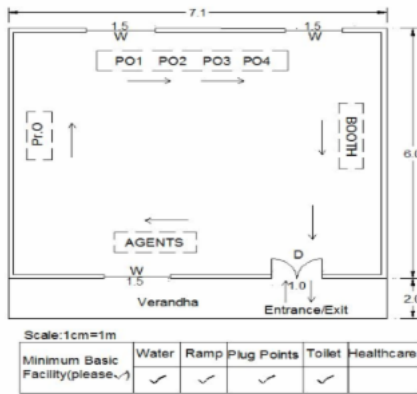

Nazri Naksha

Google Map View

Polling Station Building Front View

Polling Station Front View

Cad View

Key MAP View