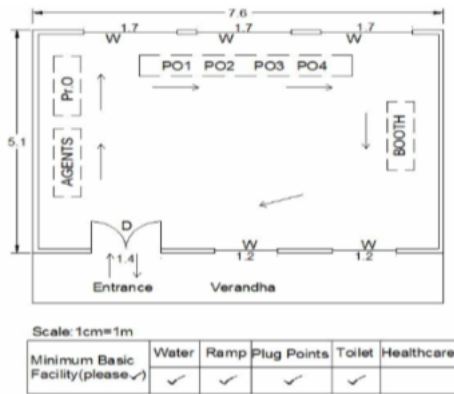

Nazri Naksha

Google Map View

Polling Station Building Front View

Polling Station Front View

Cad View

Key MAP View