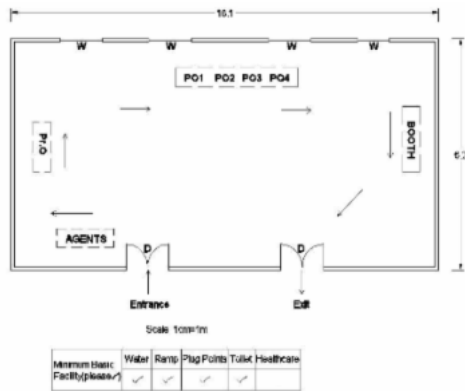

Nazri Naksha

Google Map View

Polling Station Building Front View

Polling Station Front View

Cad View

Key MAP View