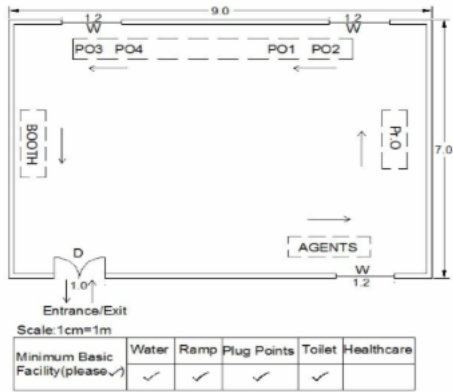

Nazri Naksha

Google Map View

Polling Station Building Front View

Polling Station Front View

Cad View

Key MAP View