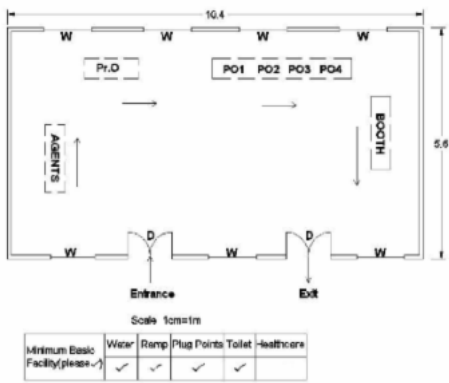

Nazri Naksha

Google Map View

Polling Station Building Front View

Polling Station Front View

Cad View

Key MAP View