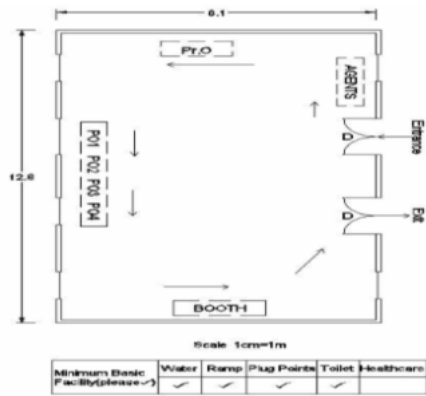

Nazri Naksha

Google Map View

Polling Station Building Front View

Polling Station Front View

Cad View

Key MAP View