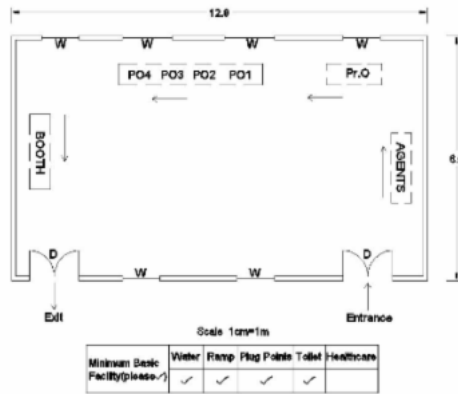

Nazri Naksha

Google Map View

Polling Station Building Front View

Polling Station Front View

Cad View

Key MAP View