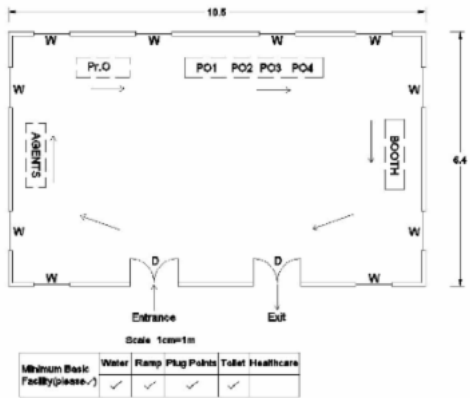

Nazri Naksha

Google Map View

Polling Station Building Front View

Polling Station Front View

Cad View

Key MAP View