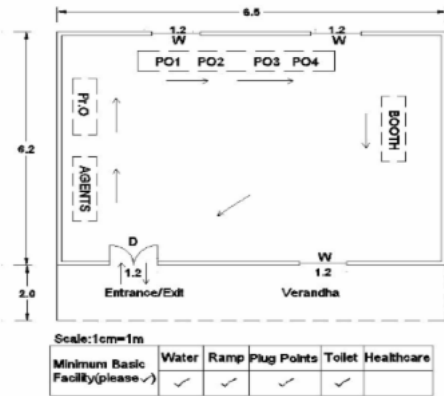

Nazri Naksha

Google Map View

Polling Station Building Front View

Polling Station Front View

Cad View

Key MAP View