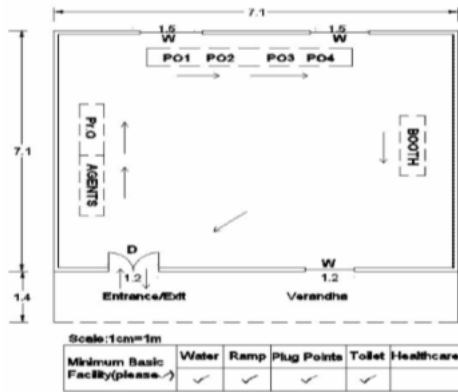

Nazri Naksha

Google Map View

Polling Station Building Front View

Polling Station Front View

Cad View

Key MAP View