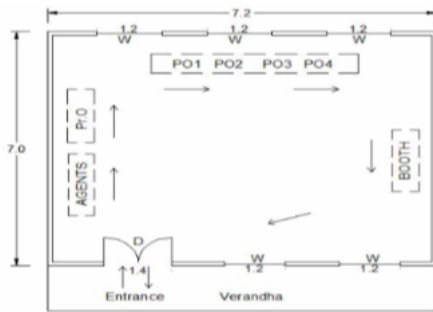

**Google Map View**

**Polling Station Building Front View**

**Polling Station Front View**

**Cad View**

Scale: 1cm=1m

Minimum Basic Facility(please✓)	Water	Ramp	Plug Points	Toilet	Healthcare
✓	✓	✓	✓	✓	

**Key MAP View**