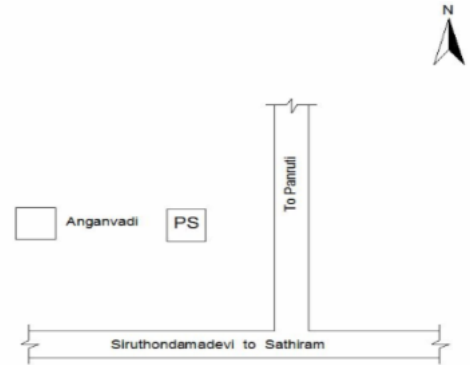

**Google Map View**

**Polling Station Building Front View**

**Polling Station Front View**

**Cad View**

Scale: 1cm=1m

Minimum Basic Facility(please✓)	Water	Ramp	Plug Points	Toilet	Healthcare
✓	✓	✓	✓	✓	

**Key MAP View**