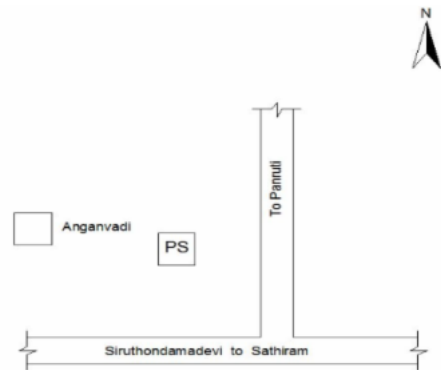

**Google Map View**

**Polling Station Building Front View**

**Polling Station Front View**

**Cad View**

Scale 1cm=1m

Minimum Basic Facility(please-)	Water	Ramp	Plug Points	Toilet	Healthcare
	✓	✓	✓	✓	

**Key MAP View**