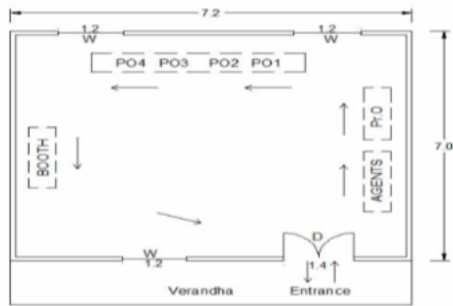

**Google Map View**

**Polling Station Building Front View**

**Polling Station Front View**

**Cad View**

Scale 1cm=1m

Minimum Basic Facility(please-)	Water	Ramp	Plug Points	Toilet	Healthcare
	✓	✓	✓	✓	

**Key MAP View**