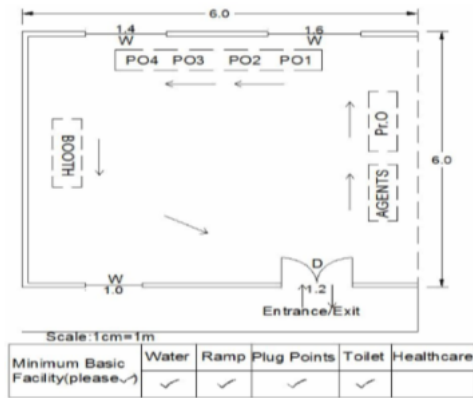

Nazri Naksha

Google Map View

Polling Station Building Front View

Polling Station Front View

Cad View

Key MAP View