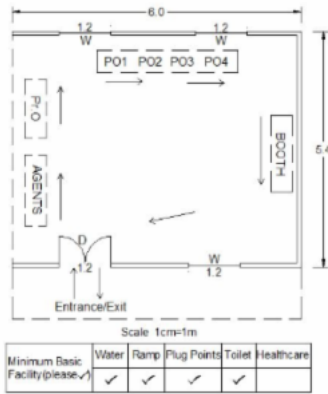

Nazri Naksha

Google Map View

Polling Station Building Front View

Polling Station Front View

Cad View

Key MAP View