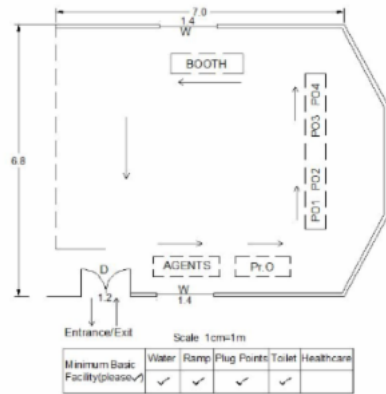

Nazri Naksha

Google Map View

Polling Station Building Front View

Polling Station Front View

Cad View

Key MAP View