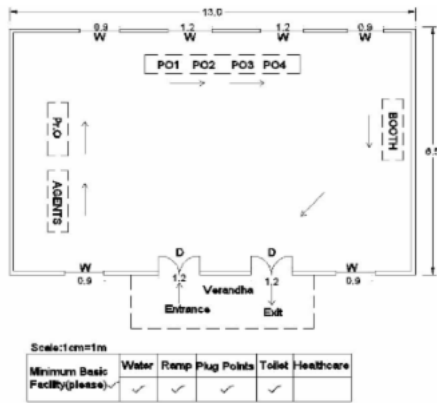

Nazri Naksha

Google Map View

Polling Station Building Front View

Polling Station Front View

Cad View

Key MAP View