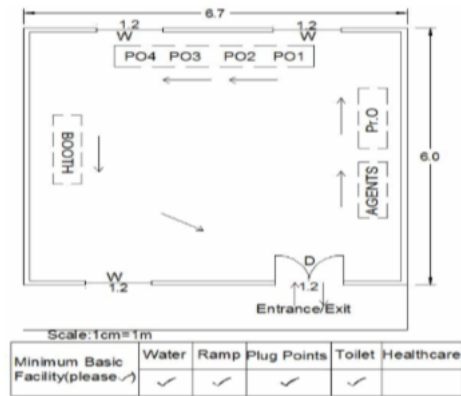

Nazri Naksha

Google Map View

Polling Station Building Front View

Polling Station Front View

Cad View

Key MAP View