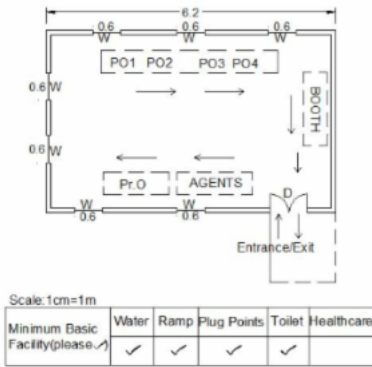

Nazri Naksha

Google Map View

Polling Station Building Front View

Polling Station Front View

Cad View

Key MAP View