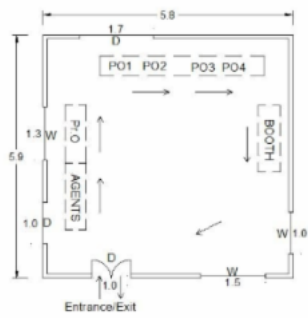

Nazri Naksha

Google Map View

Polling Station Building Front View

Polling Station Front View

Cad View

Key MAP View