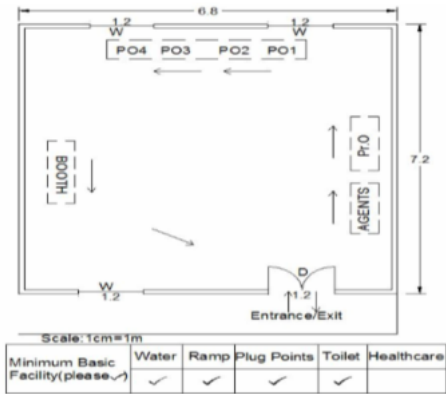

Nazri Naksha

Google Map View

Polling Station Building Front View

Polling Station Front View

Cad View

Key MAP View