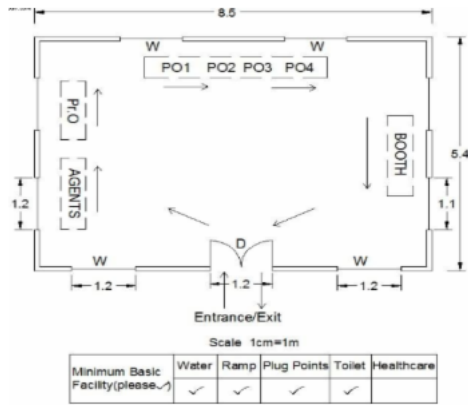

Nazri Naksha

Google Map View

Polling Station Building Front View

Polling Station Front View

Cad View

Key MAP View