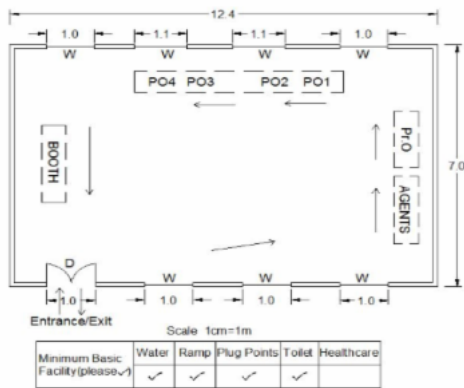

Nazri Naksha

Google Map View

Polling Station Building Front View

Polling Station Front View

Cad View

Key MAP View