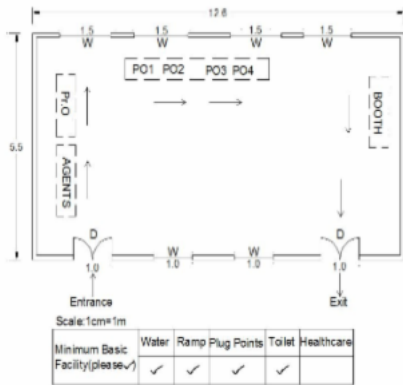

Nazri Naksha

Google Map View

Polling Station Building Front View

Polling Station Front View

Cad View

Key MAP View