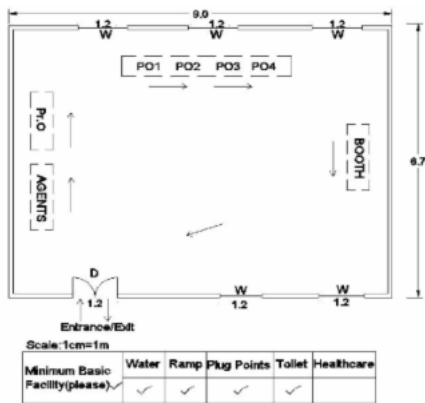

Google Map View

Cad View