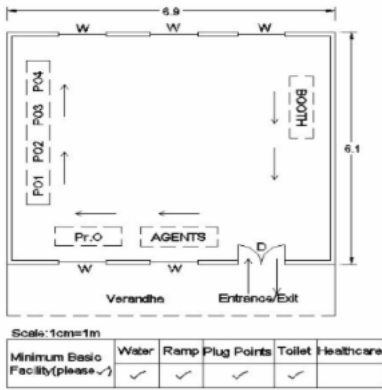

Nazri Naksha

Google Map View

Polling Station Building Front View

Polling Station Front View

Cad View

Key MAP View