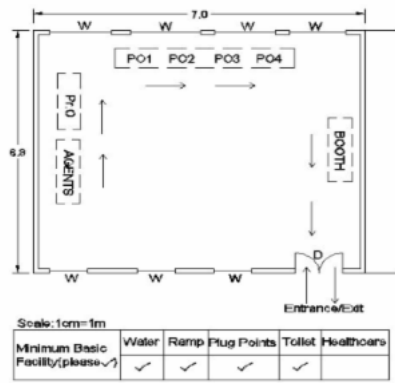

Nazri Naksha

Google Map View

Polling Station Building Front View

Polling Station Front View

Cad View

Key MAP View