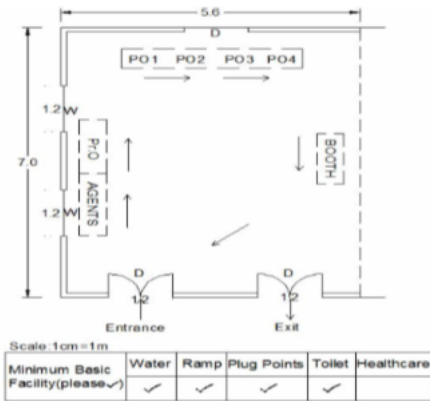

Nazri Naksha

Google Map View

Polling Station Building Front View

Polling Station Front View

Cad View

Key MAP View