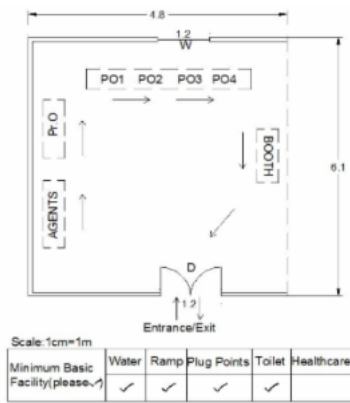

Nazri Naksha

Google Map View

Polling Station Building Front View

Polling Station Front View

Cad View

Key MAP View