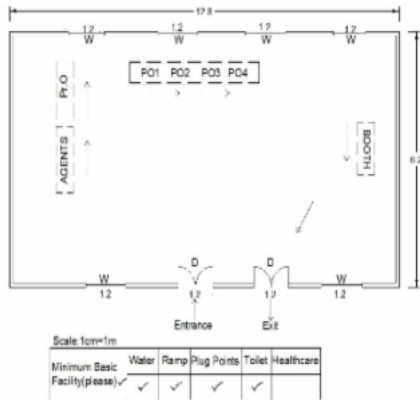

Nazri Naksha

Google Map View

Polling Station Building Front View

Polling Station Front View

Cad View

Key MAP View