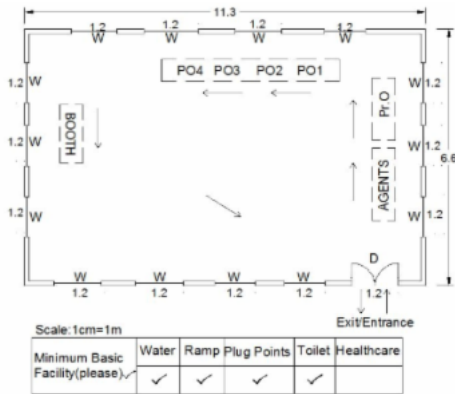

Nazri Naksha

Google Map View

Polling Station Building Front View

Polling Station Front View

Cad View

Key MAP View