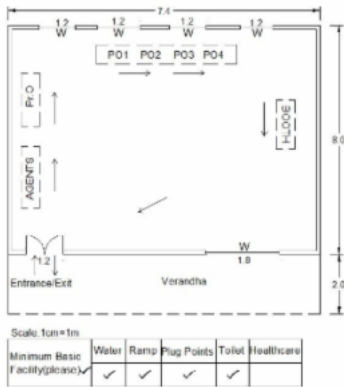

Nazri Naksha

Google Map View

Polling Station Building Front View

Polling Station Front View

Cad View

Key MAP View