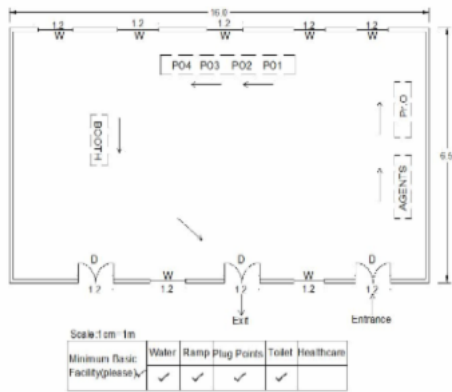

Nazri Naksha

Google Map View

Polling Station Building Front View

Polling Station Front View

Cad View

Key MAP View