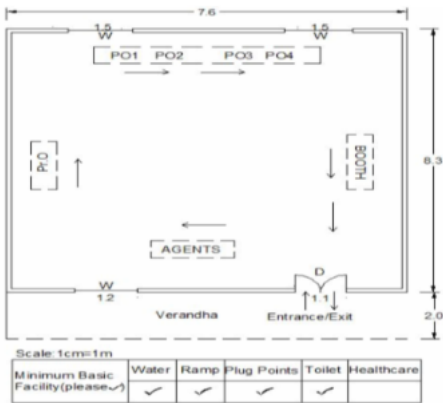

Nazri Naksha

Google Map View

Polling Station Building Front View

Polling Station Front View

Cad View

Key MAP View