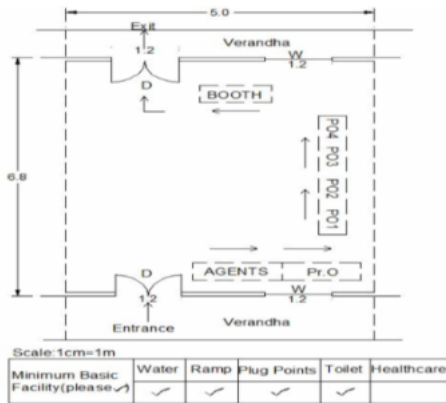

Nazri Naksha

Google Map View

Polling Station Building Front View

Polling Station Front View

Cad View

Key MAP View