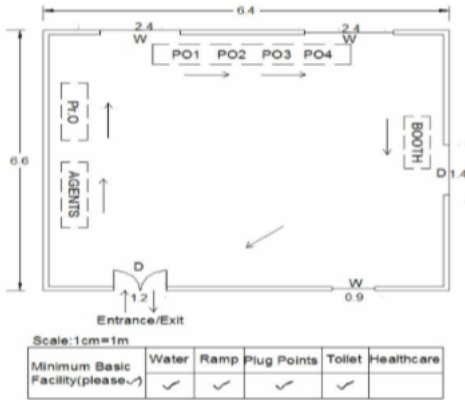

Nazri Naksha

Google Map View

Polling Station Building Front View

Polling Station Front View

Cad View

Key MAP View