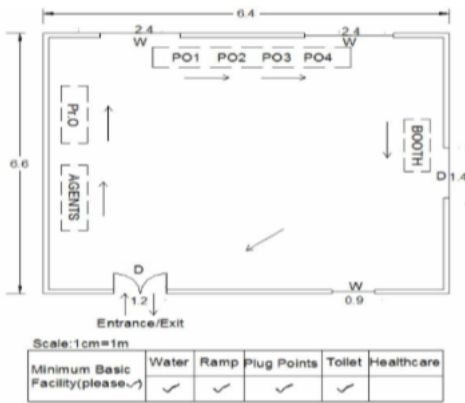

Nazri Naksha

Google Map View

Polling Station Building Front View

Polling Station Front View

Cad View

Key MAP View