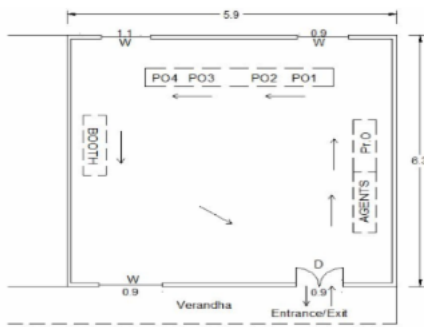

Nazri Naksha

Google Map View

Polling Station Building Front View

Polling Station Front View

Cad View

Scale: 1cm=1m

Minimum Basic Facility (please ✓)	Water	Ramp	Plug Points	Toilet	Healthcare
	✓	✓	✓	✓	

Key MAP View