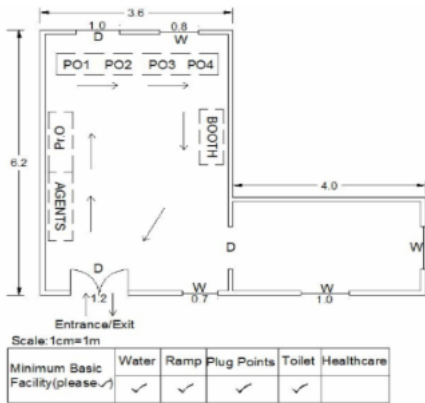

Nazri Naksha

Google Map View

Polling Station Building Front View

Polling Station Front View

Cad View

Key MAP View