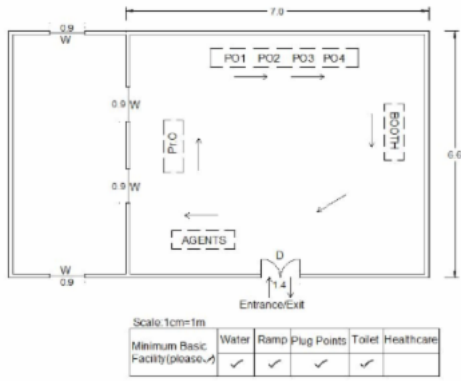

Nazri Naksha

Google Map View

Polling Station Building Front View

Polling Station Front View

Cad View

Key MAP View