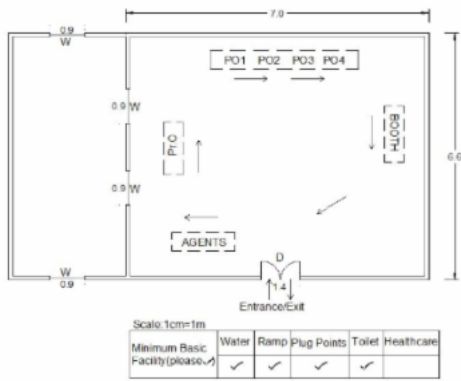

Nazri Naksha

Google Map View

Polling Station Building Front View

Polling Station Front View

Cad View

Key MAP View