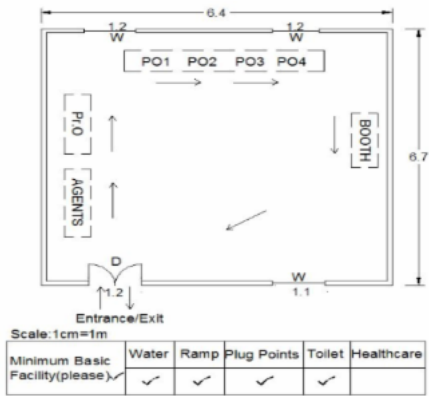

Nazri Naksha

Google Map View

Polling Station Building Front View

Polling Station Front View

Cad View

Key MAP View