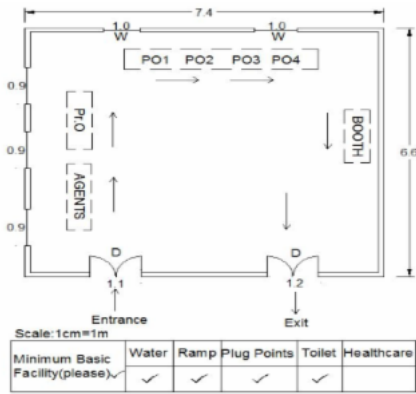

Nazri Naksha

Google Map View

Polling Station Building Front View

Polling Station Front View

Cad View

Key MAP View