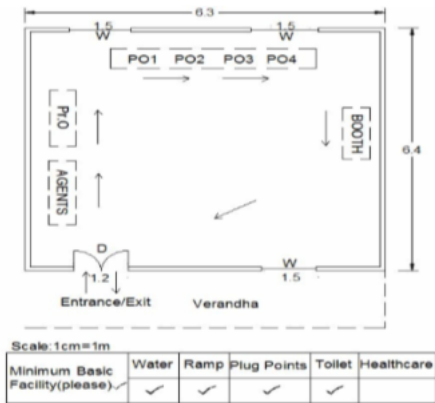

Nazri Naksha

Google Map View

Polling Station Building Front View

Polling Station Front View

Cad View

Key MAP View