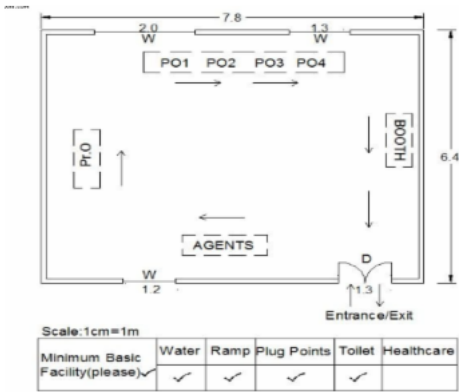

Nazri Naksha

Google Map View

Polling Station Building Front View

Polling Station Front View

Cad View

Key MAP View