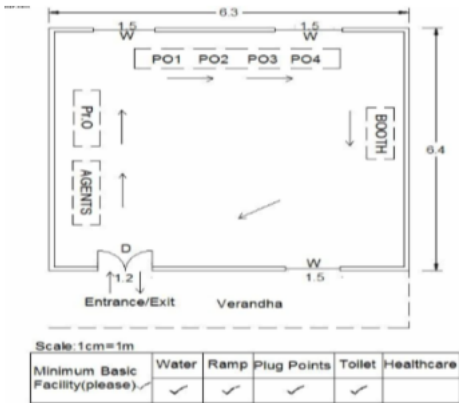

Nazri Naksha

Google Map View

Polling Station Building Front View

Polling Station Front View

Cad View

Key MAP View