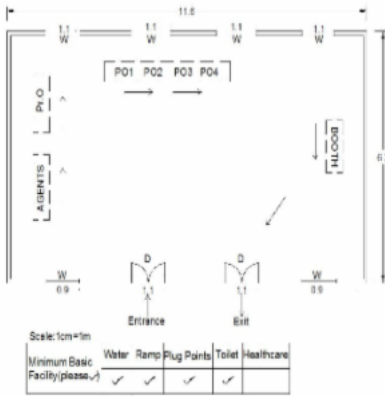

Nazri Naksha

Google Map View

Polling Station Building Front View

Polling Station Front View

Cad View

Key MAP View