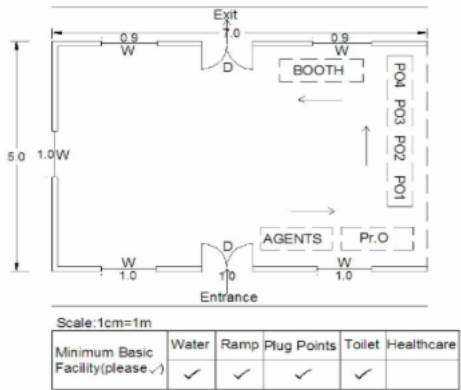

Nazri Naksha

Google Map View

Polling Station Building Front View

Polling Station Front View

Cad View

Key MAP View