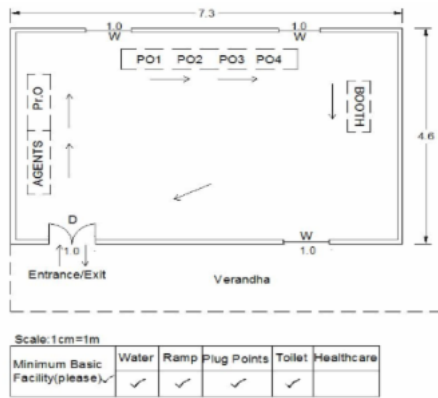

Nazri Naksha

Google Map View

Polling Station Building Front View

Polling Station Front View

Cad View

Key MAP View